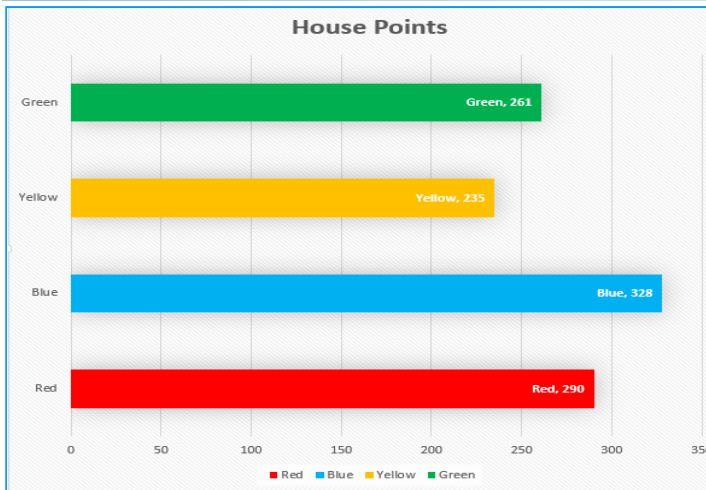

Twitter: @sbpsmaidstone

A Learning Ladder for Life

Friday 2nd October 2020

Weekly Attendance
96.13%

Weekly Winners
Year 6 with 99.3%

Core Value Certificate

(P for Perseverance, Su for Support, S for Sincerity, B for Bravery)