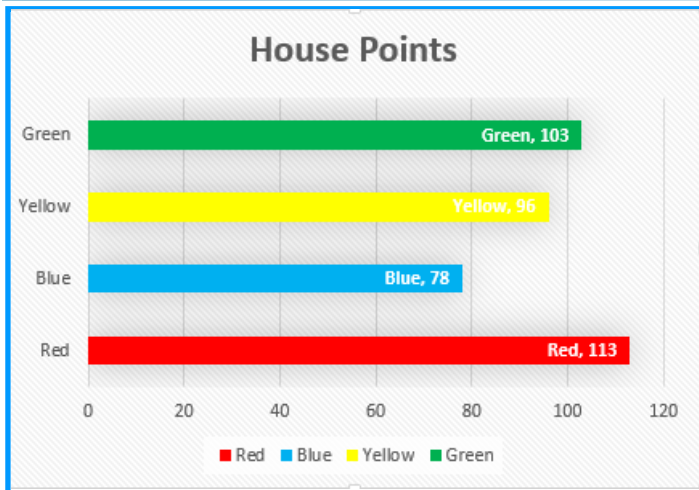

### A Learning Ladder for Life

5th July 2019

Whole School Attendance for this week 92.4%

Weekly attendance winners Year 3 Red & Year 5 (99.2%)