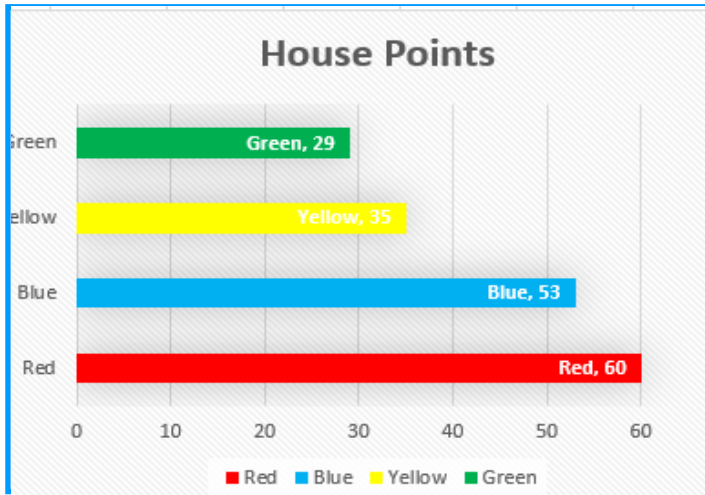

12th July 2019

Whole School Attendance for this week 94.2%

Weekly attendance winners Year 6 with 100%

Mathletics Winners

Individual Winners	1st Zouhair (7,131)	2nd Mohammed (7,130)	3rd Yuman (6,694)
EYFS & KS1 Winners	1st Year 1 Red (12,660)	2nd Year 2 Blue (12,152)	3rd Year 1 Green (9,491)
KS2 Winners	1st Year 5 (69,107)	2nd Year 3 Green (38,2310)	3rd Year 3 Red (14,242)