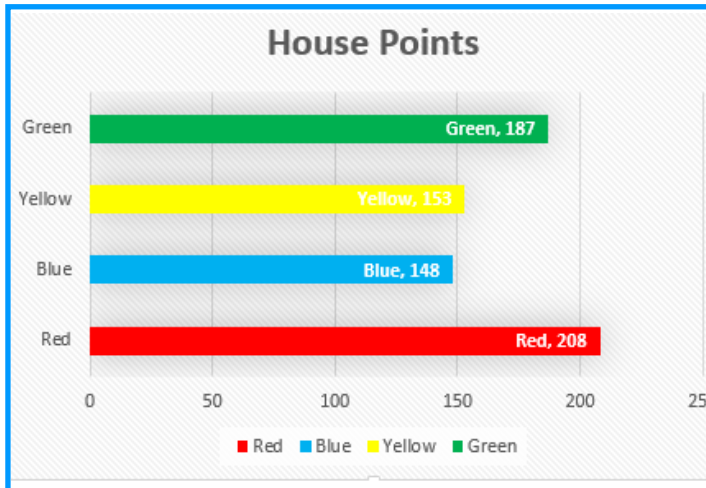

South Borough Primary School

CELEBRATION NEWSLETTER

A MEMBER OF SWALE ACADEMIES TRUST

Exec. Headteacher:
Mrs J Olivier

Head of School:
Mrs T Oakley

Telephone:
01622 752161

E-mail: office@sbps.kent.sch.uk

Website: www.southboroughprimary.org.uk

Twitter: @sbpsmaidstone

A Learning Ladder for Life

15th March 2019