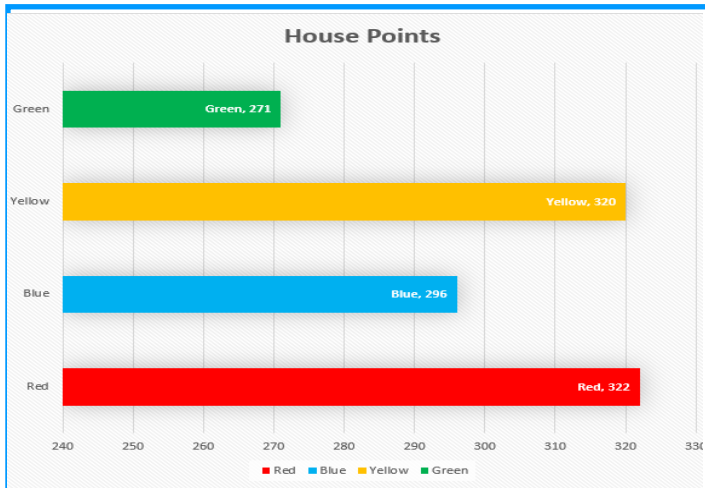

Twitter: @sbpsmaidstone

A Learning Ladder for Life

Friday 16th October 2020

Weekly Attendance
Total 96.6%

Weekly Winners
4C with 99.66%

Core Value Certificate

(P for Perseverance, Su for Support, S for Sincerity, B for Bravery)