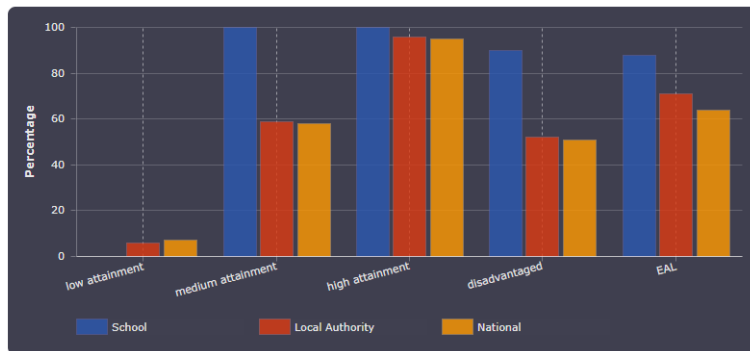

E-mail: office@sbps.kent.sch.uk

Website: www.southboroughprimary.org.uk

Twitter: @sbpsmaidstone

A Learning Ladder for Life

Attainment for All

How do children at South Borough Primary School with different levels of attainment at Key Stage 1 and pupils from disadvantaged backgrounds perform in terms of reaching the expected standard in reading, writing and maths?

Progress

At South Borough Primary School:

- pupils had an average progress score in maths in 2019 that was 3.7 compared to the national average of 0.
- pupils had an average progress score in reading in 2019 that was 4.2 compared to the national average of 0.
- pupils had an average progress score in writing in 2019 that was 2.8 compared to the national average of 0.