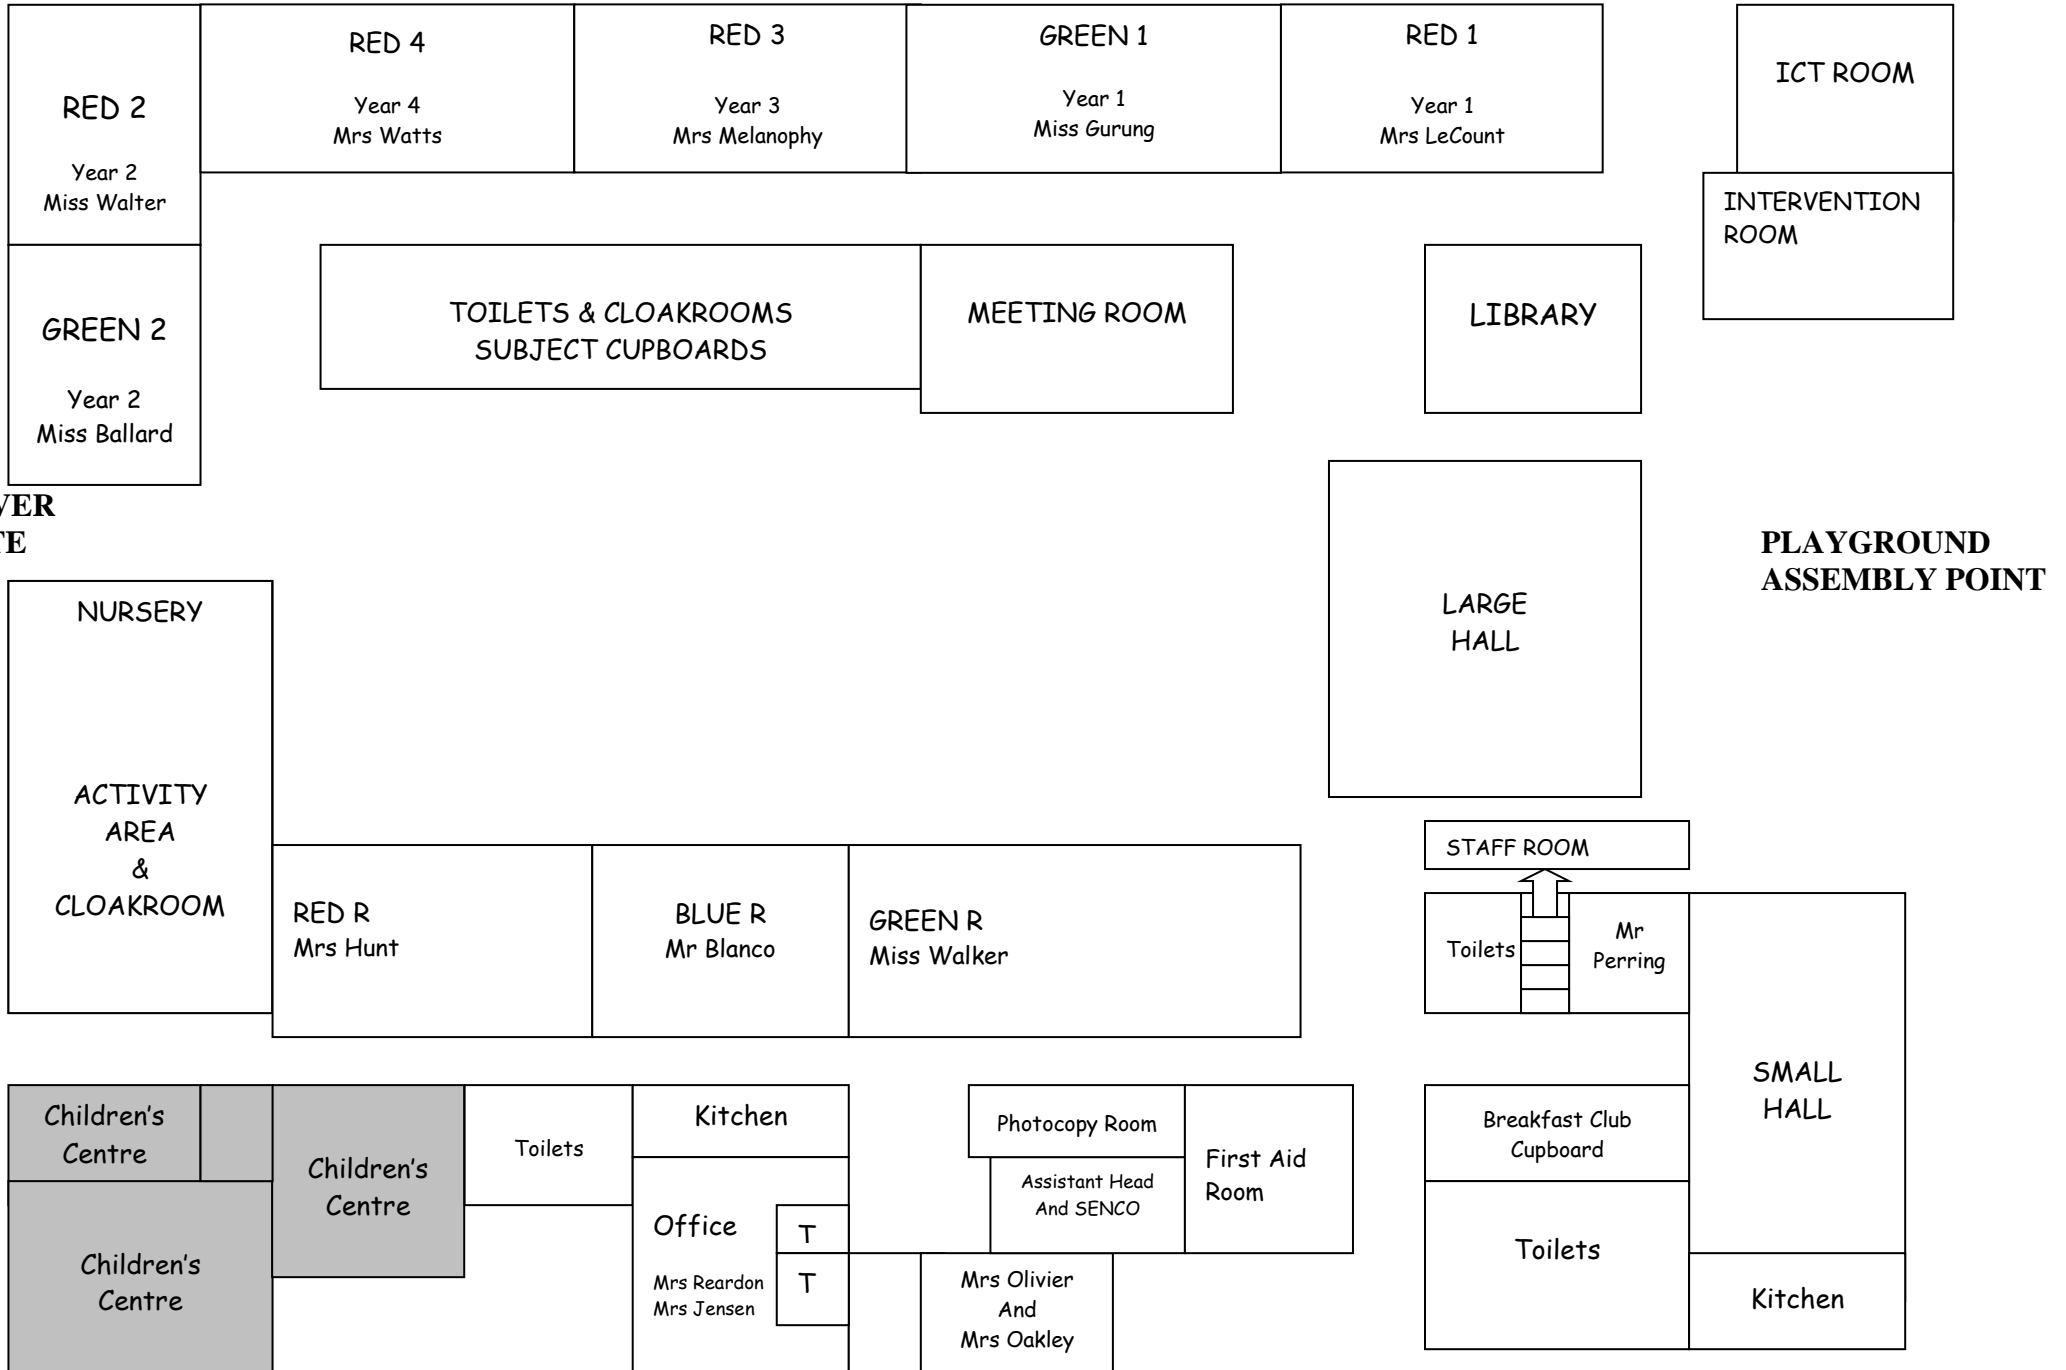

SOUTH BOROUGH PRIMARY SCHOOL

LAYOUT OF SCHOOL - 2017/8

**SILVER
GATE**

**PLAYGROUND
ASSEMBLY POINT**

NURSERY

ACTIVITY
AREA
&
CLOAKROOM

RED R
Mrs Hunt

BLUE R
Mr Blanco

GREEN R
Miss Walker

STAFF ROOM

Toilets

Mr
Perring

Children's
Centre

Children's
Centre

Toilets

Kitchen

Breakfast Club
Cupboard

Toilets

SMALL
HALL

Kitchen

Children's
Centre

ICT ROOM

INTERVENTION
ROOM

TOILETS & CLOAKROOMS
SUBJECT CUPBOARDS

MEETING ROOM

LIBRARY

LARGE
HALL

Toilets

Mr
Perring

Breakfast Club
Cupboard

Toilets

SMALL
HALL